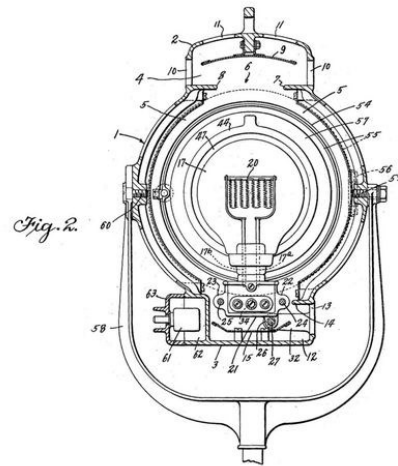

Patented Oct. 13, 1936 **2,057,271**
UNITED STATES PATENT OFFICE