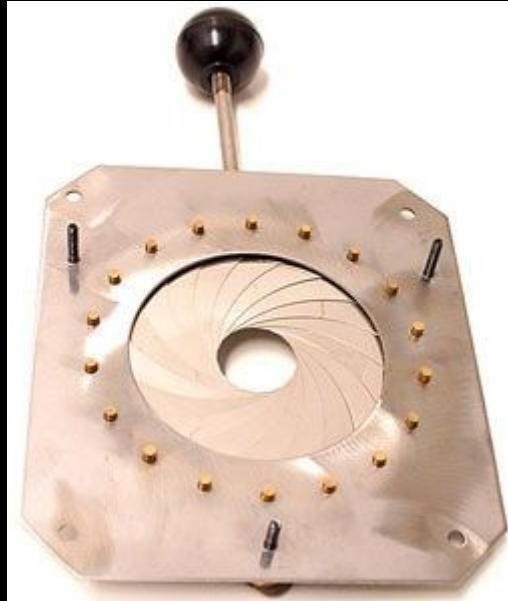

Profile lights

Spectacolo Project

FIGURE 16-5

Axial Mount Ellipsoidal Reflector Spotlight

(1) Three-wire pin connector. (2) Coiled-coil filament. (3) Ellipsoidal reflector. (4) Bottom shutter which shapes the top of the beam. (5) Color-frame holder. (6) Axially mounted socket. (7) Tungsten-halogen lamp. (8) The "gate" with typical reflected rays crossing at the conjugate focal point. (9) Top shutter. (10) Double plano-convex lenses. (11) The lens barrel in alternate positions.

Profile lights

Spectacolo Project

Iris and GOBO Holders

Profile lights

Profile lights

Spectacolo Project

Centre of Higher **education** in theatre studies

Spectacolo Project