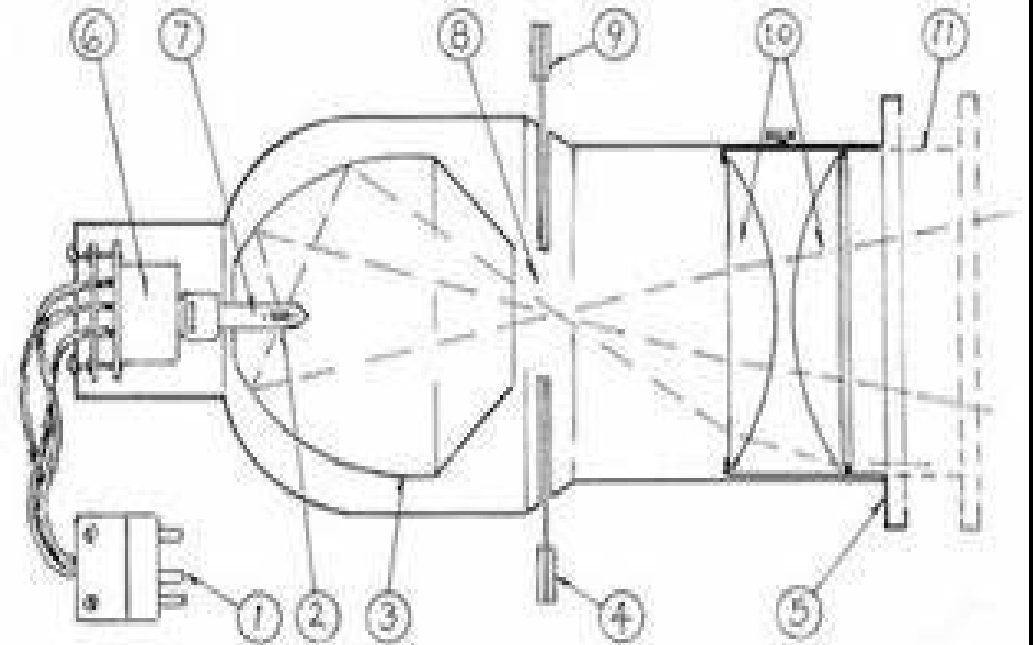

Profile lights

Spectacolo Project

FIGURE 16-5

Axial Mount Ellipsoidal Reflector Spotlight

(1) Three-wire pin connector. (2) Coiled-coil filament. (3) Ellipsoidal reflector. (4) Bottom shutter which shapes the top of the beam. (5) Color-frame holder. (6) Axially mounted socket. (7) Tungsten-halogen lamp. (8) The "gate" with typical reflected rays crossing at the conjugate focal point. (9) Top shutter. (10) Double plano-convex lenses. (11) The lens barrel in alternate positions.