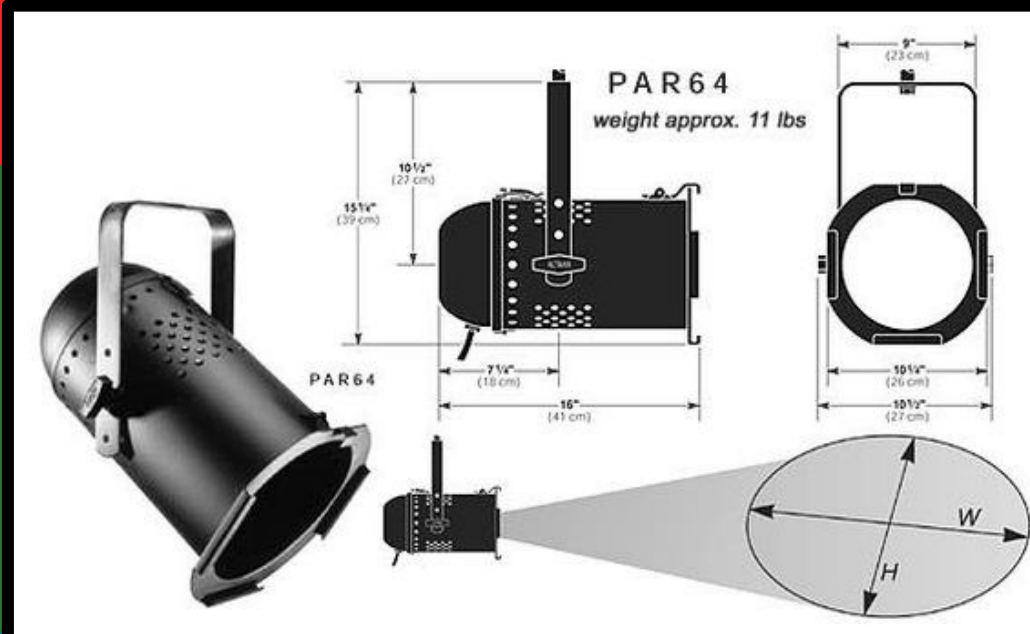

Spectacolo Project

PAR can lights
Parabolic
Aluminized
Reflector lights