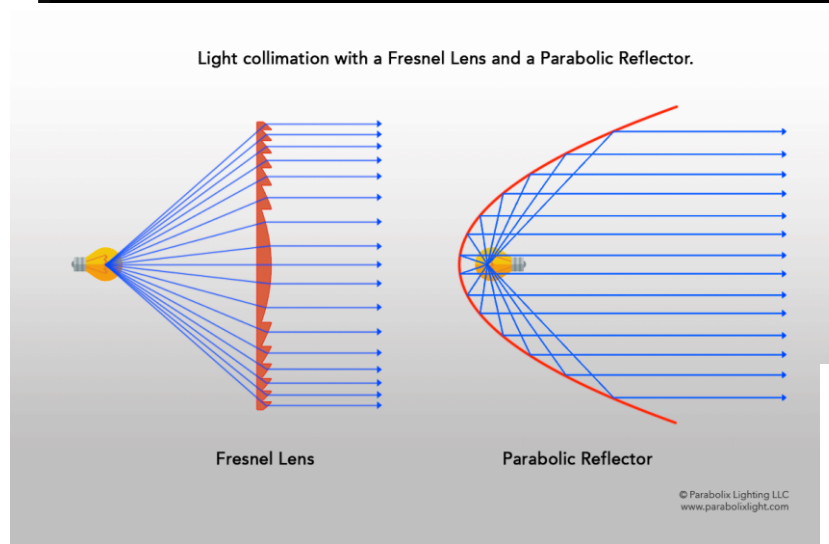

Spectacolo Project

Centre of Higher
education in
theatre studies

April 22, 2024