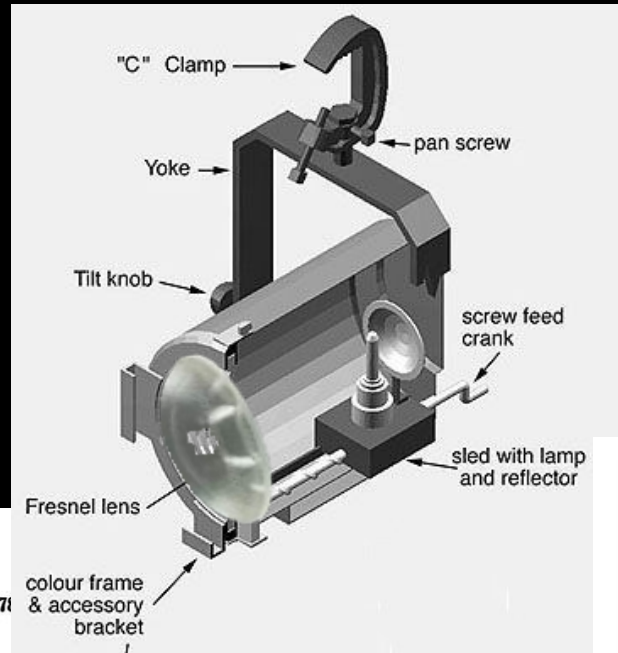

Spectacolo Project