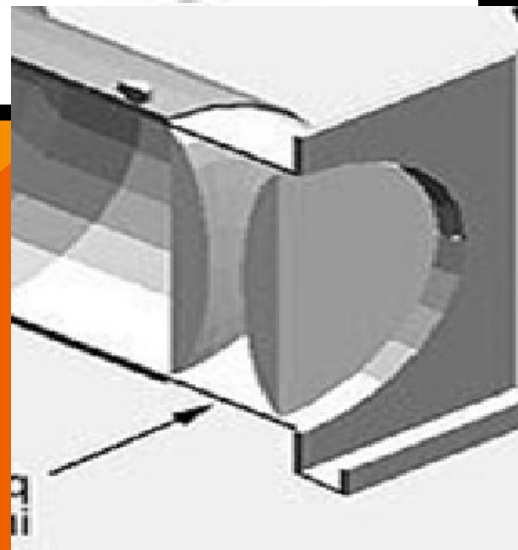

Spectacolo Project

Centre of Higher
education in
theatre studies

Frenel and PCs

**Spectacolo
Project**

**Centre of Higher
education in
theatre studies**

Spectacolo Project

Follow spot

is a specialized lighting instrument used in theater, concerts, and other live performances to highlight and follow specific performers or objects on stage.