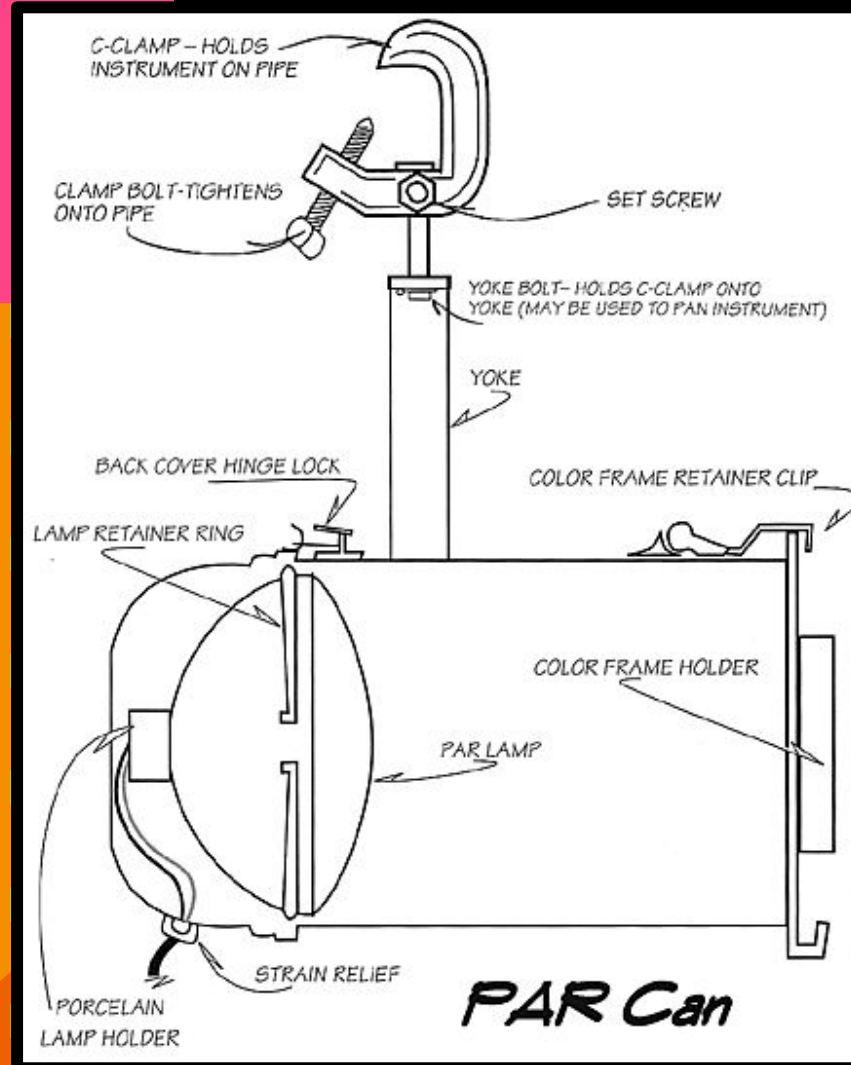

Spectacolo Project

PAR can lights
Parabolic
Aluminized
Reflector lights