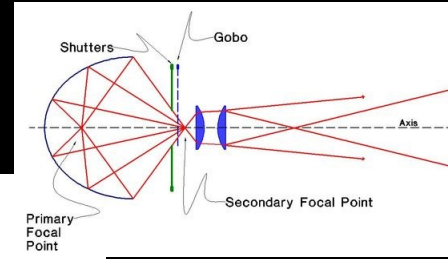

Profile lights

offer versatility, precision, and creative possibilities in theater lighting design, making them essential tools for lighting designers to achieve their artistic vision on stage