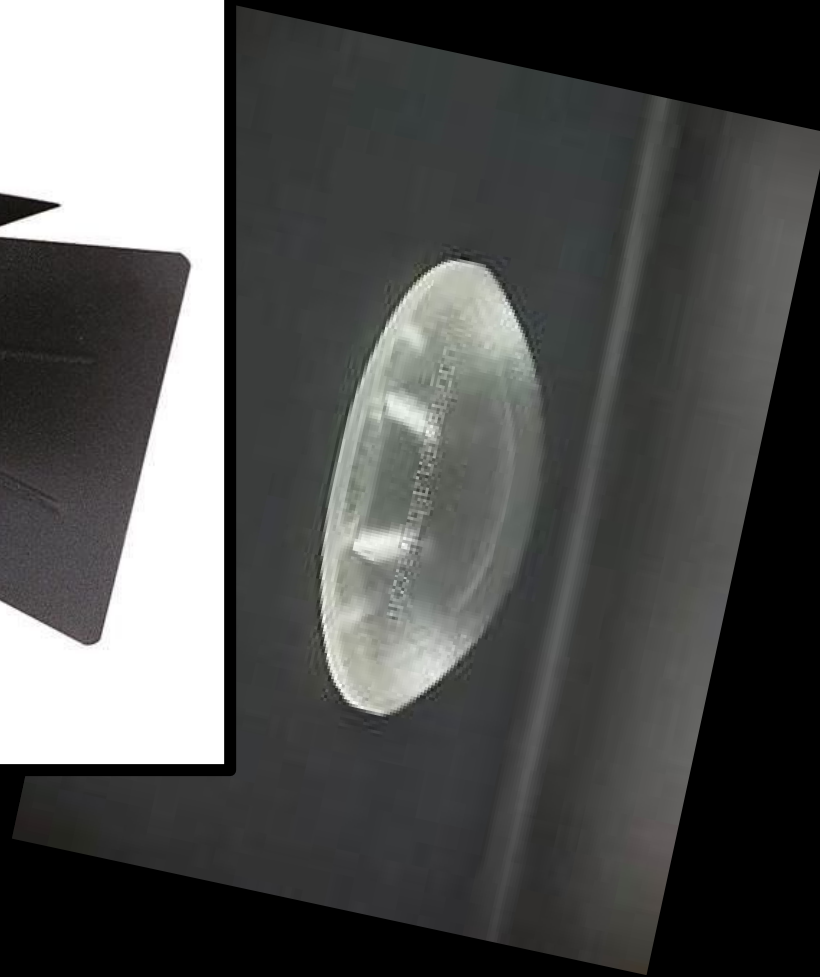

Spectacolo Project

Centre of Higher
education in
theatre studies