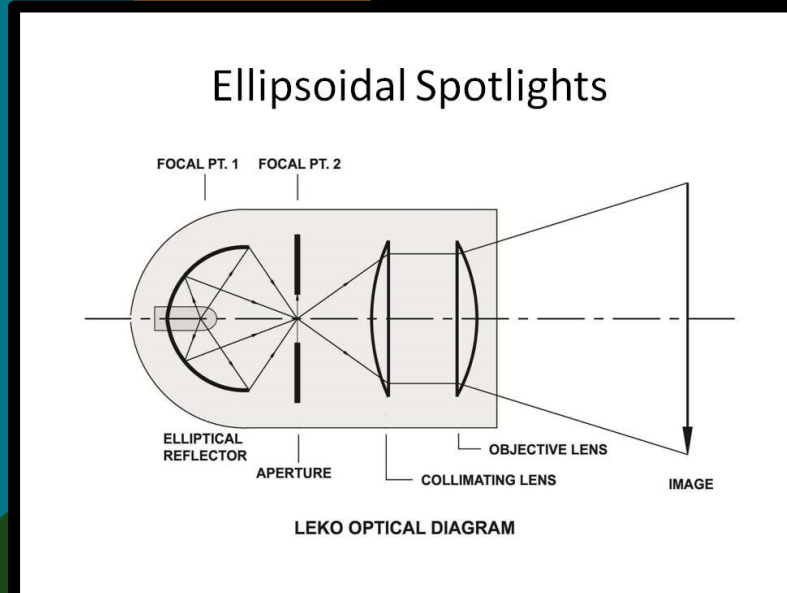

Ellipsoidal lights (**ERS**),

also known as

Ellipsoidal “

Reflector

Spotlights

are versatile lighting instruments

commonly used in theaters,

concert venues,

and other live performance spaces