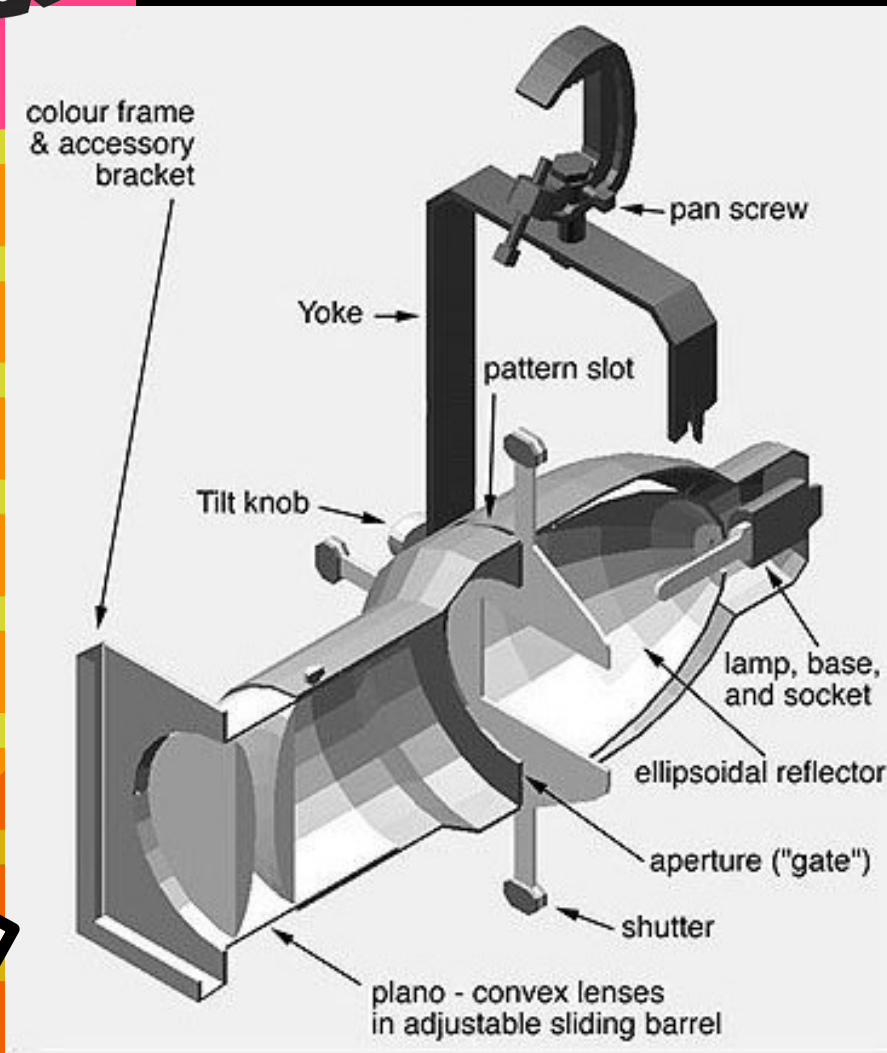

offer versatility, precision, and creative possibilities in theater lighting design, making them essential tools for lighting designers to achieve their artistic vision on stage