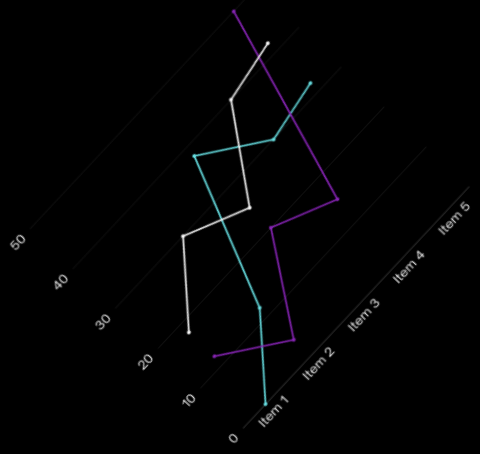

Spectacolo Project

Light Design

Workshop 7

Advances in Theater Projection

- Digital Projection
- 3D Projection
- Laser Projection
- Projection Mapping