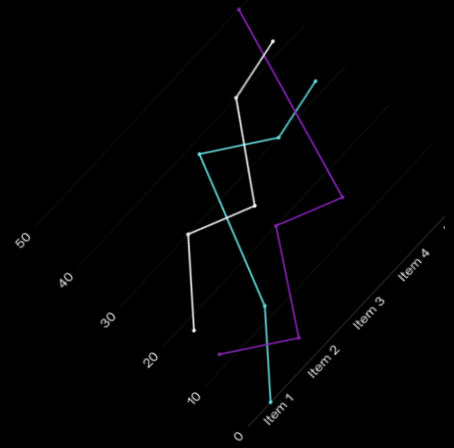

# Theater projection

Theater projection refers to the use of projectors to display images, videos, or other visual content on a large screen or surface within a theater setting

# V&A

Projection mapping, also known as video mapping or spatial augmented reality, is a technique used to project images and videos onto irregularly shaped objects or surfaces, transforming them into dynamic visual displays.

## What exactly is video mapping

Video mapping is a digital, optical art form that 2D projection to the next level by creating 3D shapes that fill complex shapes and spaces. Video mapping is the merging of virtual software, real world objects and video to create intricate and spectacular shows