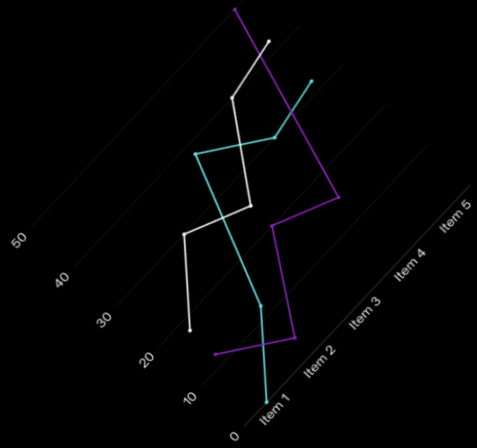

# V&A

Projection mapping, also known as video mapping or spatial augmented reality, is a technique used to project images and videos onto irregularly shaped objects or surfaces, transforming them into dynamic visual displays.

## What exactly is video mapping

Video mapping is a digital, optical art form that 2D projection to the next level by creating 3D shapes that fill complex shapes and spaces. Video mapping is the merging of virtual software, real world objects and video to create intricate and spectacular shows