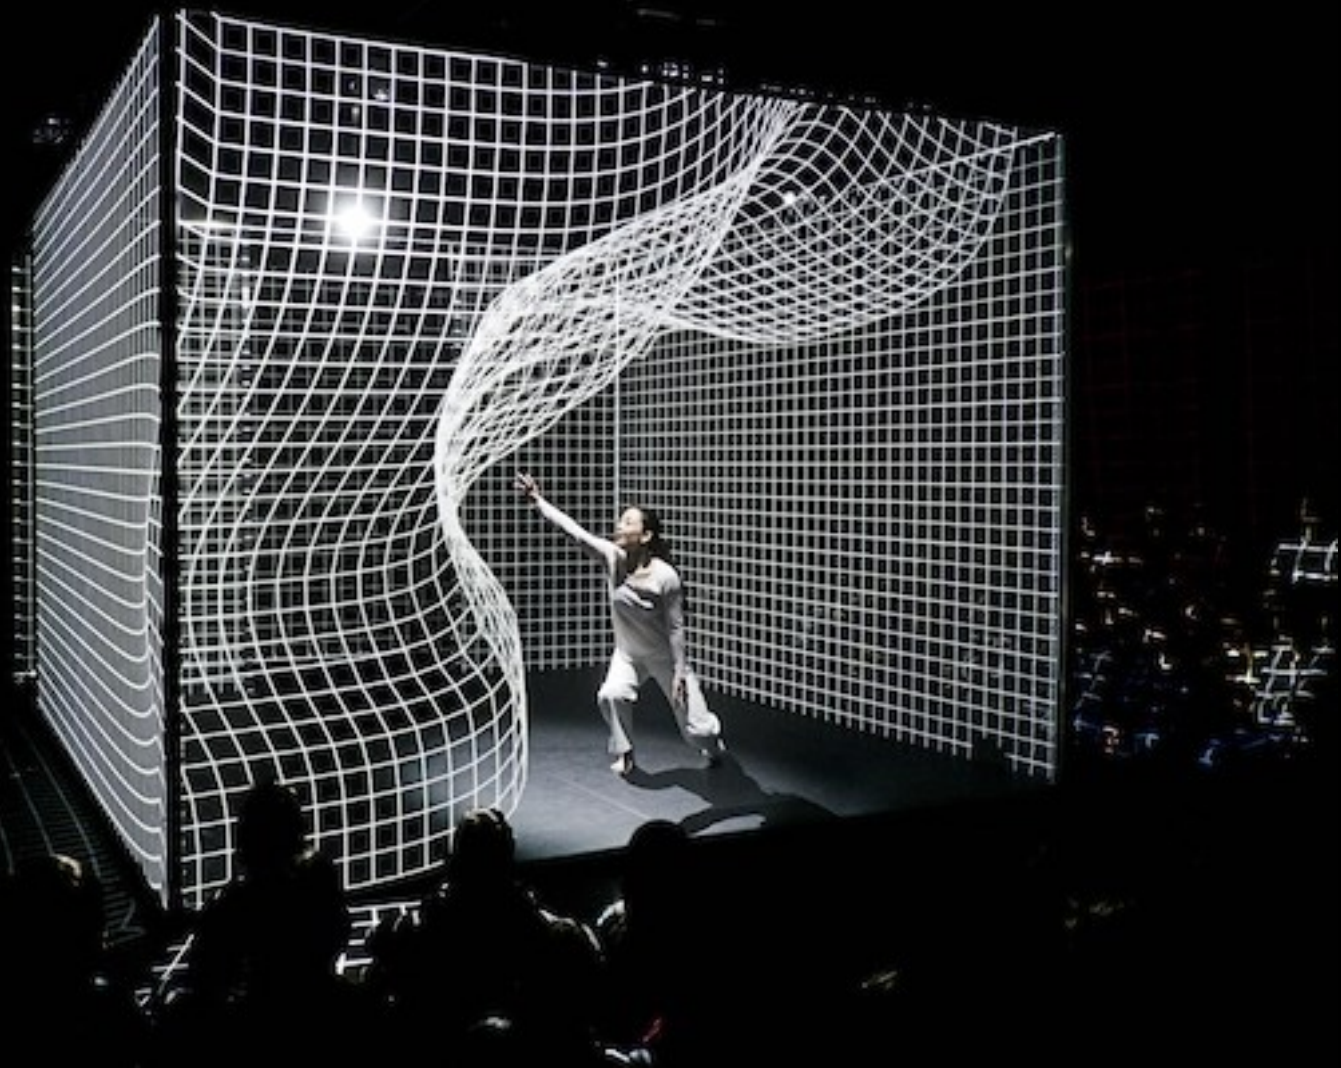

# Theater projection

Theater projection refers to the use of projectors to display images, videos, or other visual content on a large screen or surface within a theater setting

# V&A

Projection mapping, also known as video mapping or spatial augmented reality, is a technique used to project images and videos onto irregularly shaped objects or surfaces, transforming them into dynamic visual displays.

## What exactly is video mapping

Video mapping is a digital, optical art form that 2D projection to the next level by creating 3D shapes that fill complex shapes and spaces. Video mapping is the merging of virtual software, real world objects and video to create intricate and spectacular shows

## Applications in Theater

**Set Design:** Projection mapping can transform simple stage elements into elaborate and dynamic sets.

**Scene Transitions:** Smooth and rapid changes in scenery can be achieved without the need for physical set changes.