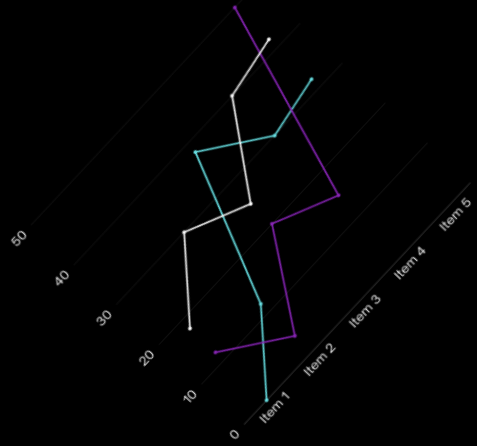

## Applications in Theater

**Set Design:** Projection mapping can transform simple stage elements into elaborate and dynamic sets.

**Scene Transitions:** Smooth and rapid changes in scenery can be achieved without the need for physical set changes.

**Special Effects:** Visual effects that would be difficult or impossible to achieve with traditional stagecraft can be created through projection mapping.

**Interactive Performances:** Performers can interact with the projected images in real-time,